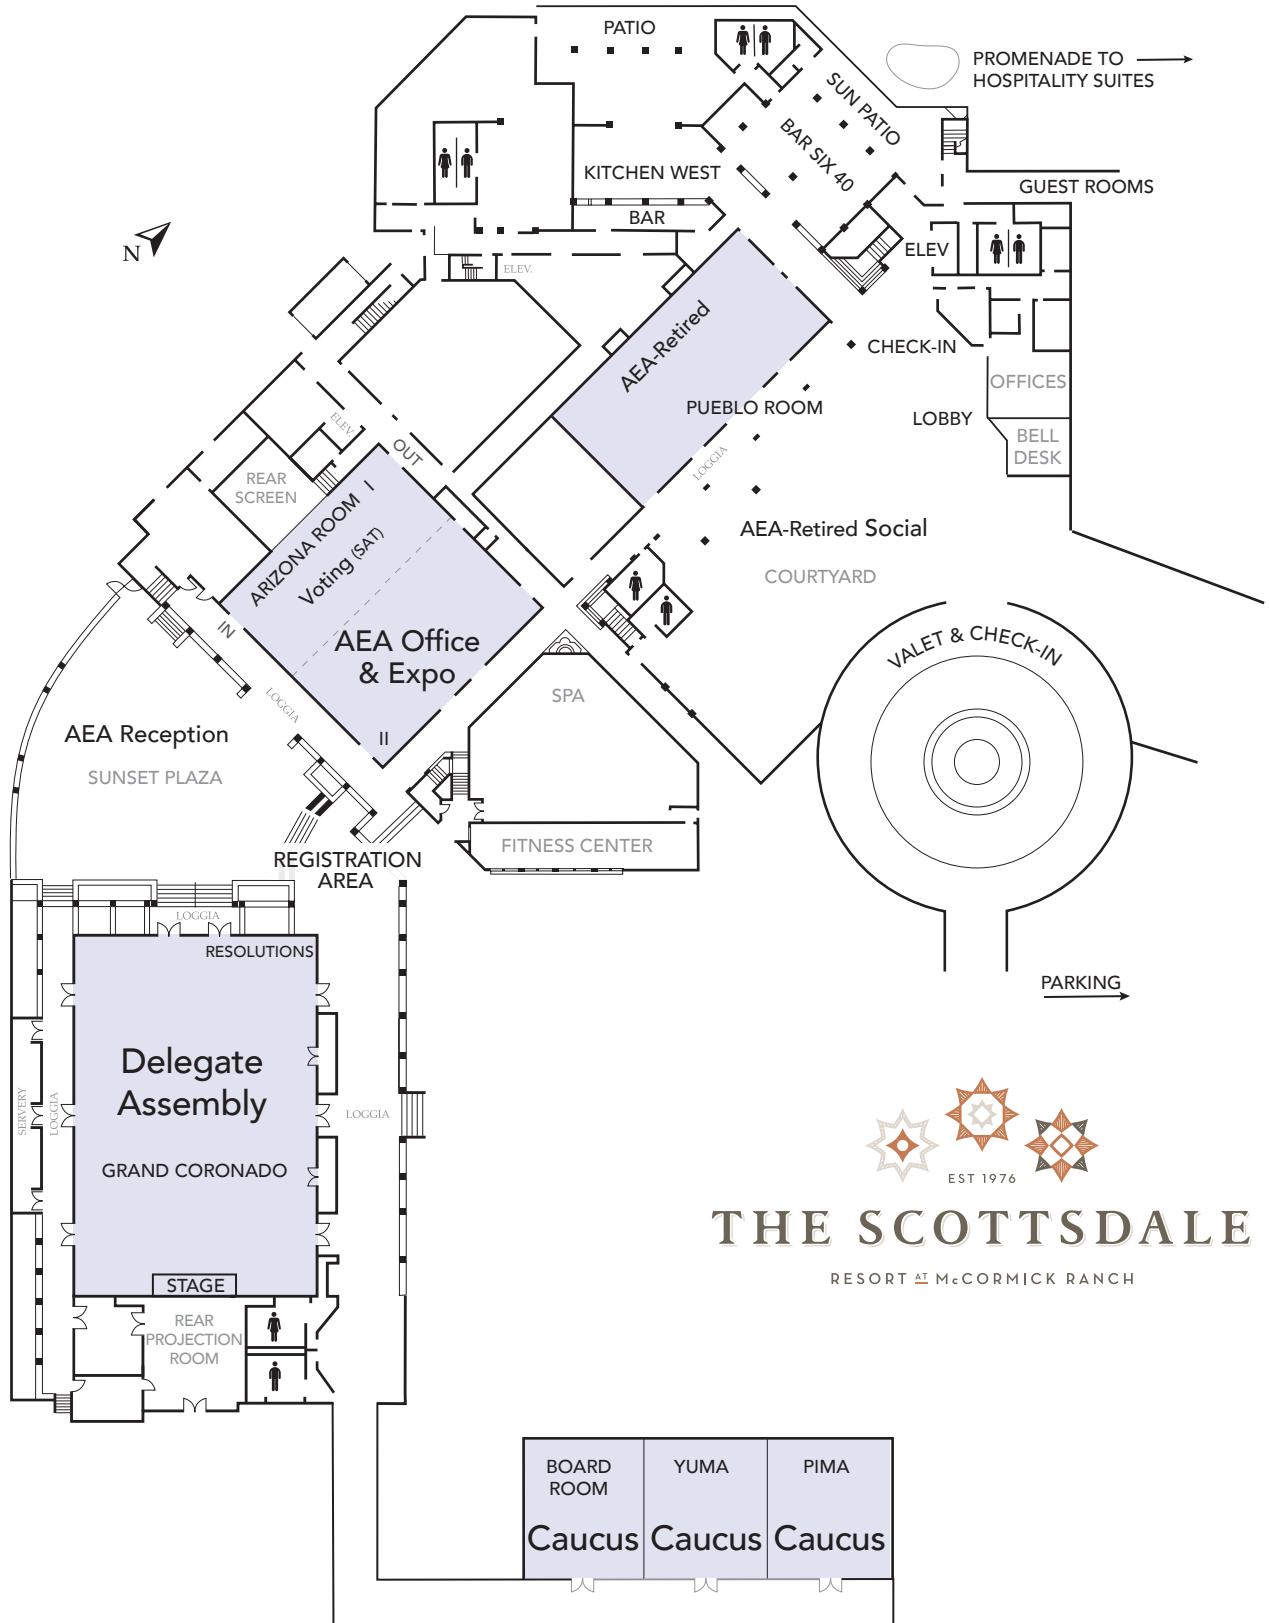

STRONG

UNION
SCHOOLS
COMMUNITY

DELEGATE ASSEMBLY 22

THE SCOTTSDALE
RESORT at McCormick Ranch

BOARD ROOM	YUMA	PIMA
Caucus	Caucus	Caucus