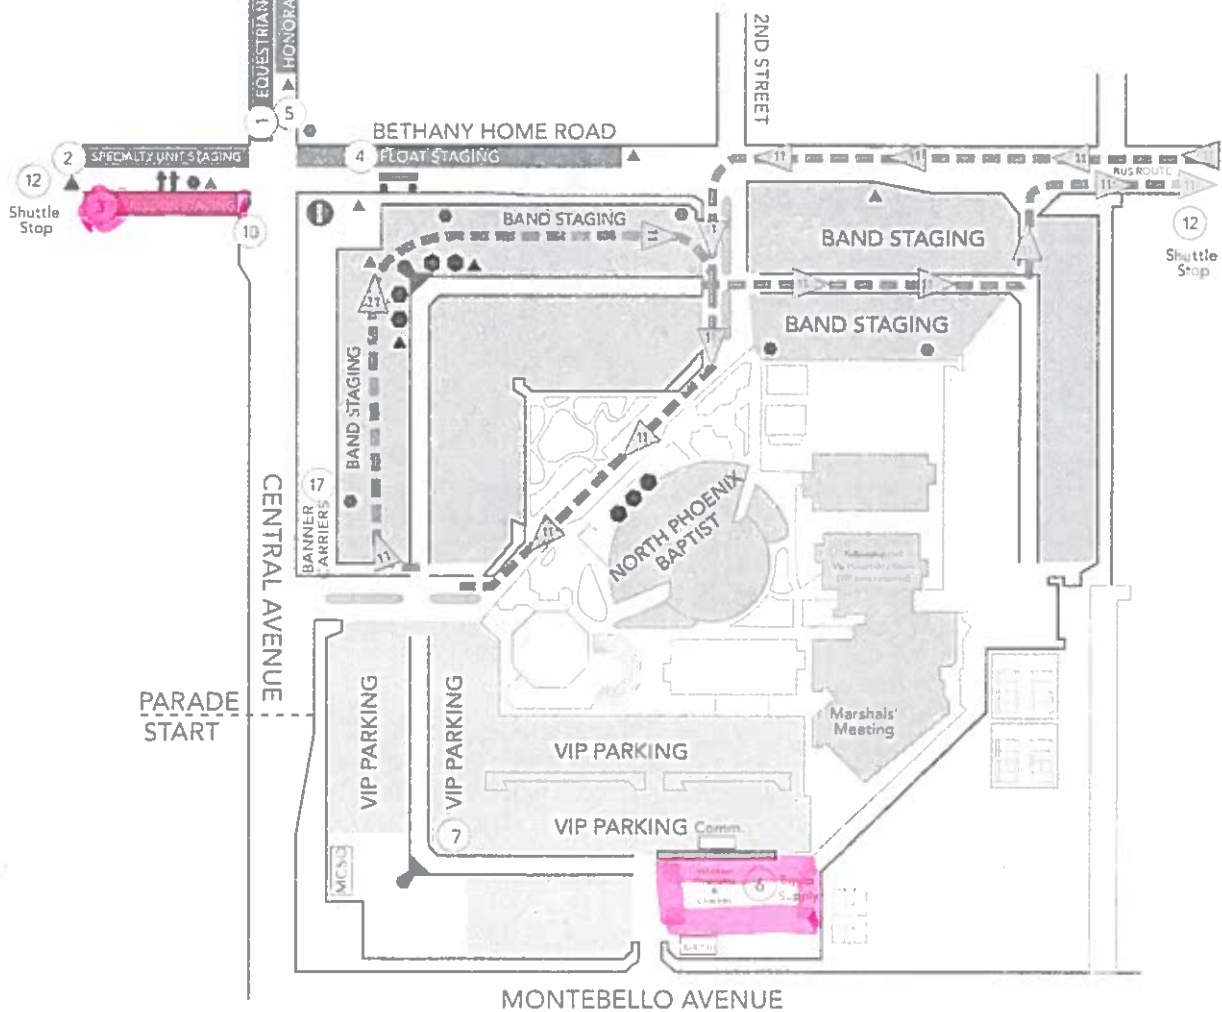

03 STAGING AREA DETAIL

SATURDAY DECEMBER 29, 2018 | CENTRAL PHOENIX

PRESENTING PARTNER

- 1. Equestrian Staging
- 2. Specialty Unit Staging
- 3. Balloon Staging
- 4. Float Staging
- 5. Honorary Unit Staging
- 6. Volunteer Check-in
- 7. VIP Parking
- 8. Equestrian Pre-staging*
- 9. Pooper Scoopers*
- 10. Police Command Post
- 11. Band Bus Route
- 12. Shuttle Stop
- 13. Shuttle Route*
- 14. Equestrian Entrance Route*
- 15. Equestrian Destaging Route*
- 16. Honorary Vehicle Route*
- 17. Banner Carriers Check-In

- ▲ WATER DROP
- J-JON
- ⓘ INFORMATION BOOTH
- ⇄ TOW TRUCKS
- ▬ MEDIA TRUCK STAGING

*Items to be found on MAP #2

This map not to scale.